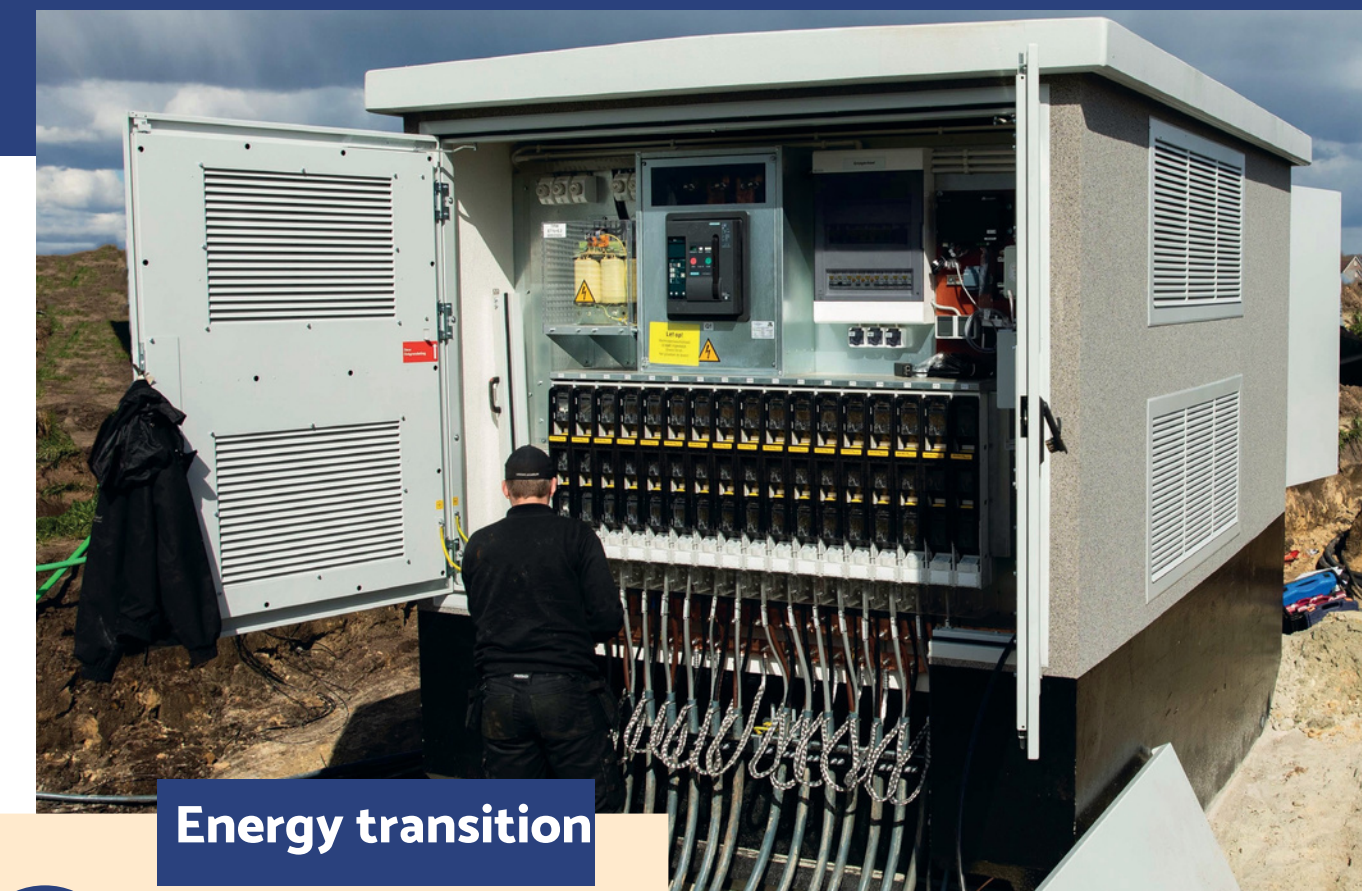

Energy transition

Make your building more sustainable

More and more companies are investing in making their business premises more sustainable, in order to contribute to a sustainable Netherlands. Solar panels on a commercial roof provide sustainable energy and sustainable yields for 25 years.

We help with your grid connection!

An important success factor for a solar power installation is the grid connection. Network operators are faced with capacity problems. It is therefore essential to reserve the correct capacity for your installation in time. We are happy to help with your grid connection, so that your system can be connected to the grid on time.

Service and maintenance

Service and maintenance is necessary to get maximum return from your system throughout its entire lifespan. This means that faults are resolved quickly and adequately. Moreover, maintenance is increasingly a requirement of insurance companies.

Maintenance contract

We offer various service contracts where you largely determine what you want to maintain yourself and what part we maintain for you.

Why ProfiNRG?

- » Dutch company
- » 10 years of experience
- » Future-proof solutions
- » Varied portfolio
- » Optimal return Fast realization
- » Reliable sparring partner