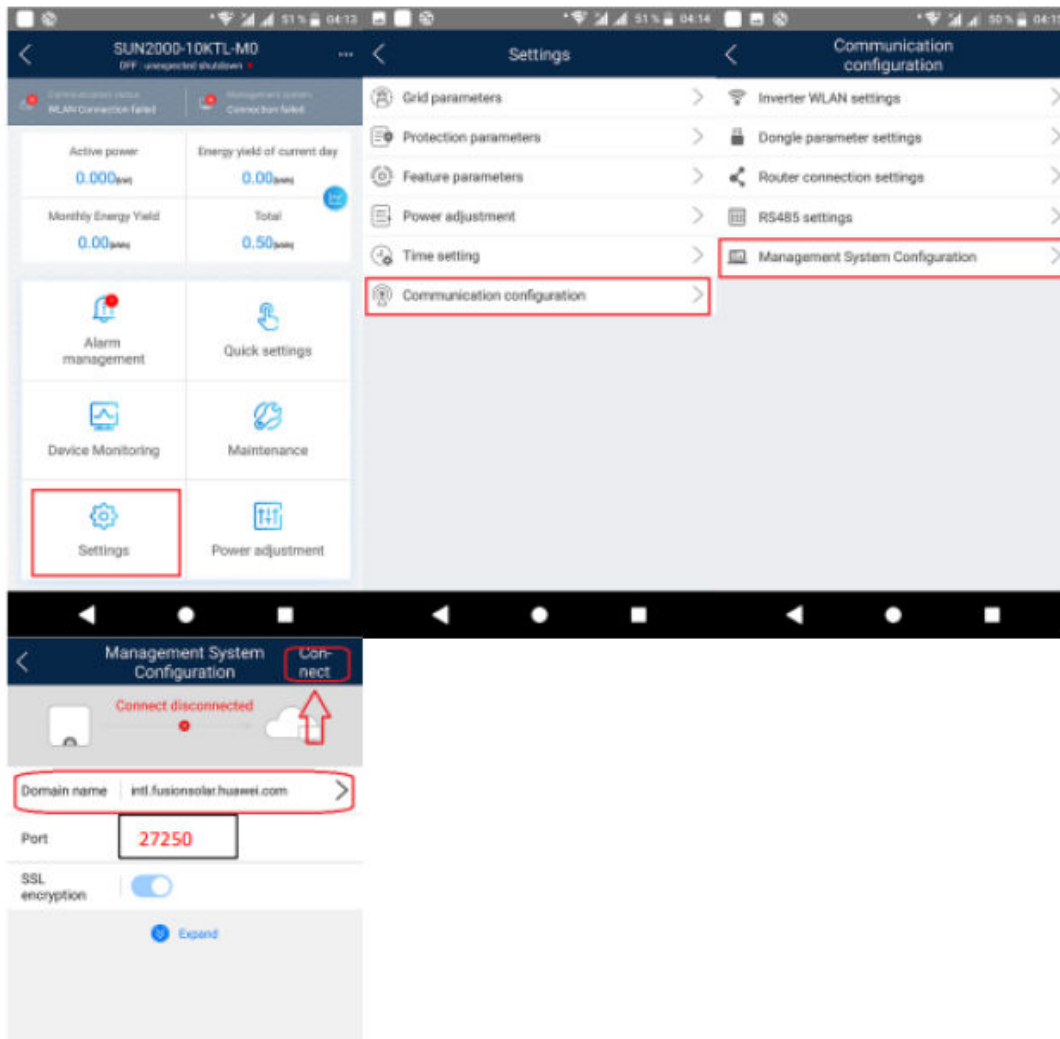

Check the domijn naam for Net-eco

Check the **communication** communication with the management system

Change webadres /domeinnaam to : www.huawei-solar.com

Poort number: 16100

When not working change to IP : 5.22.208.24